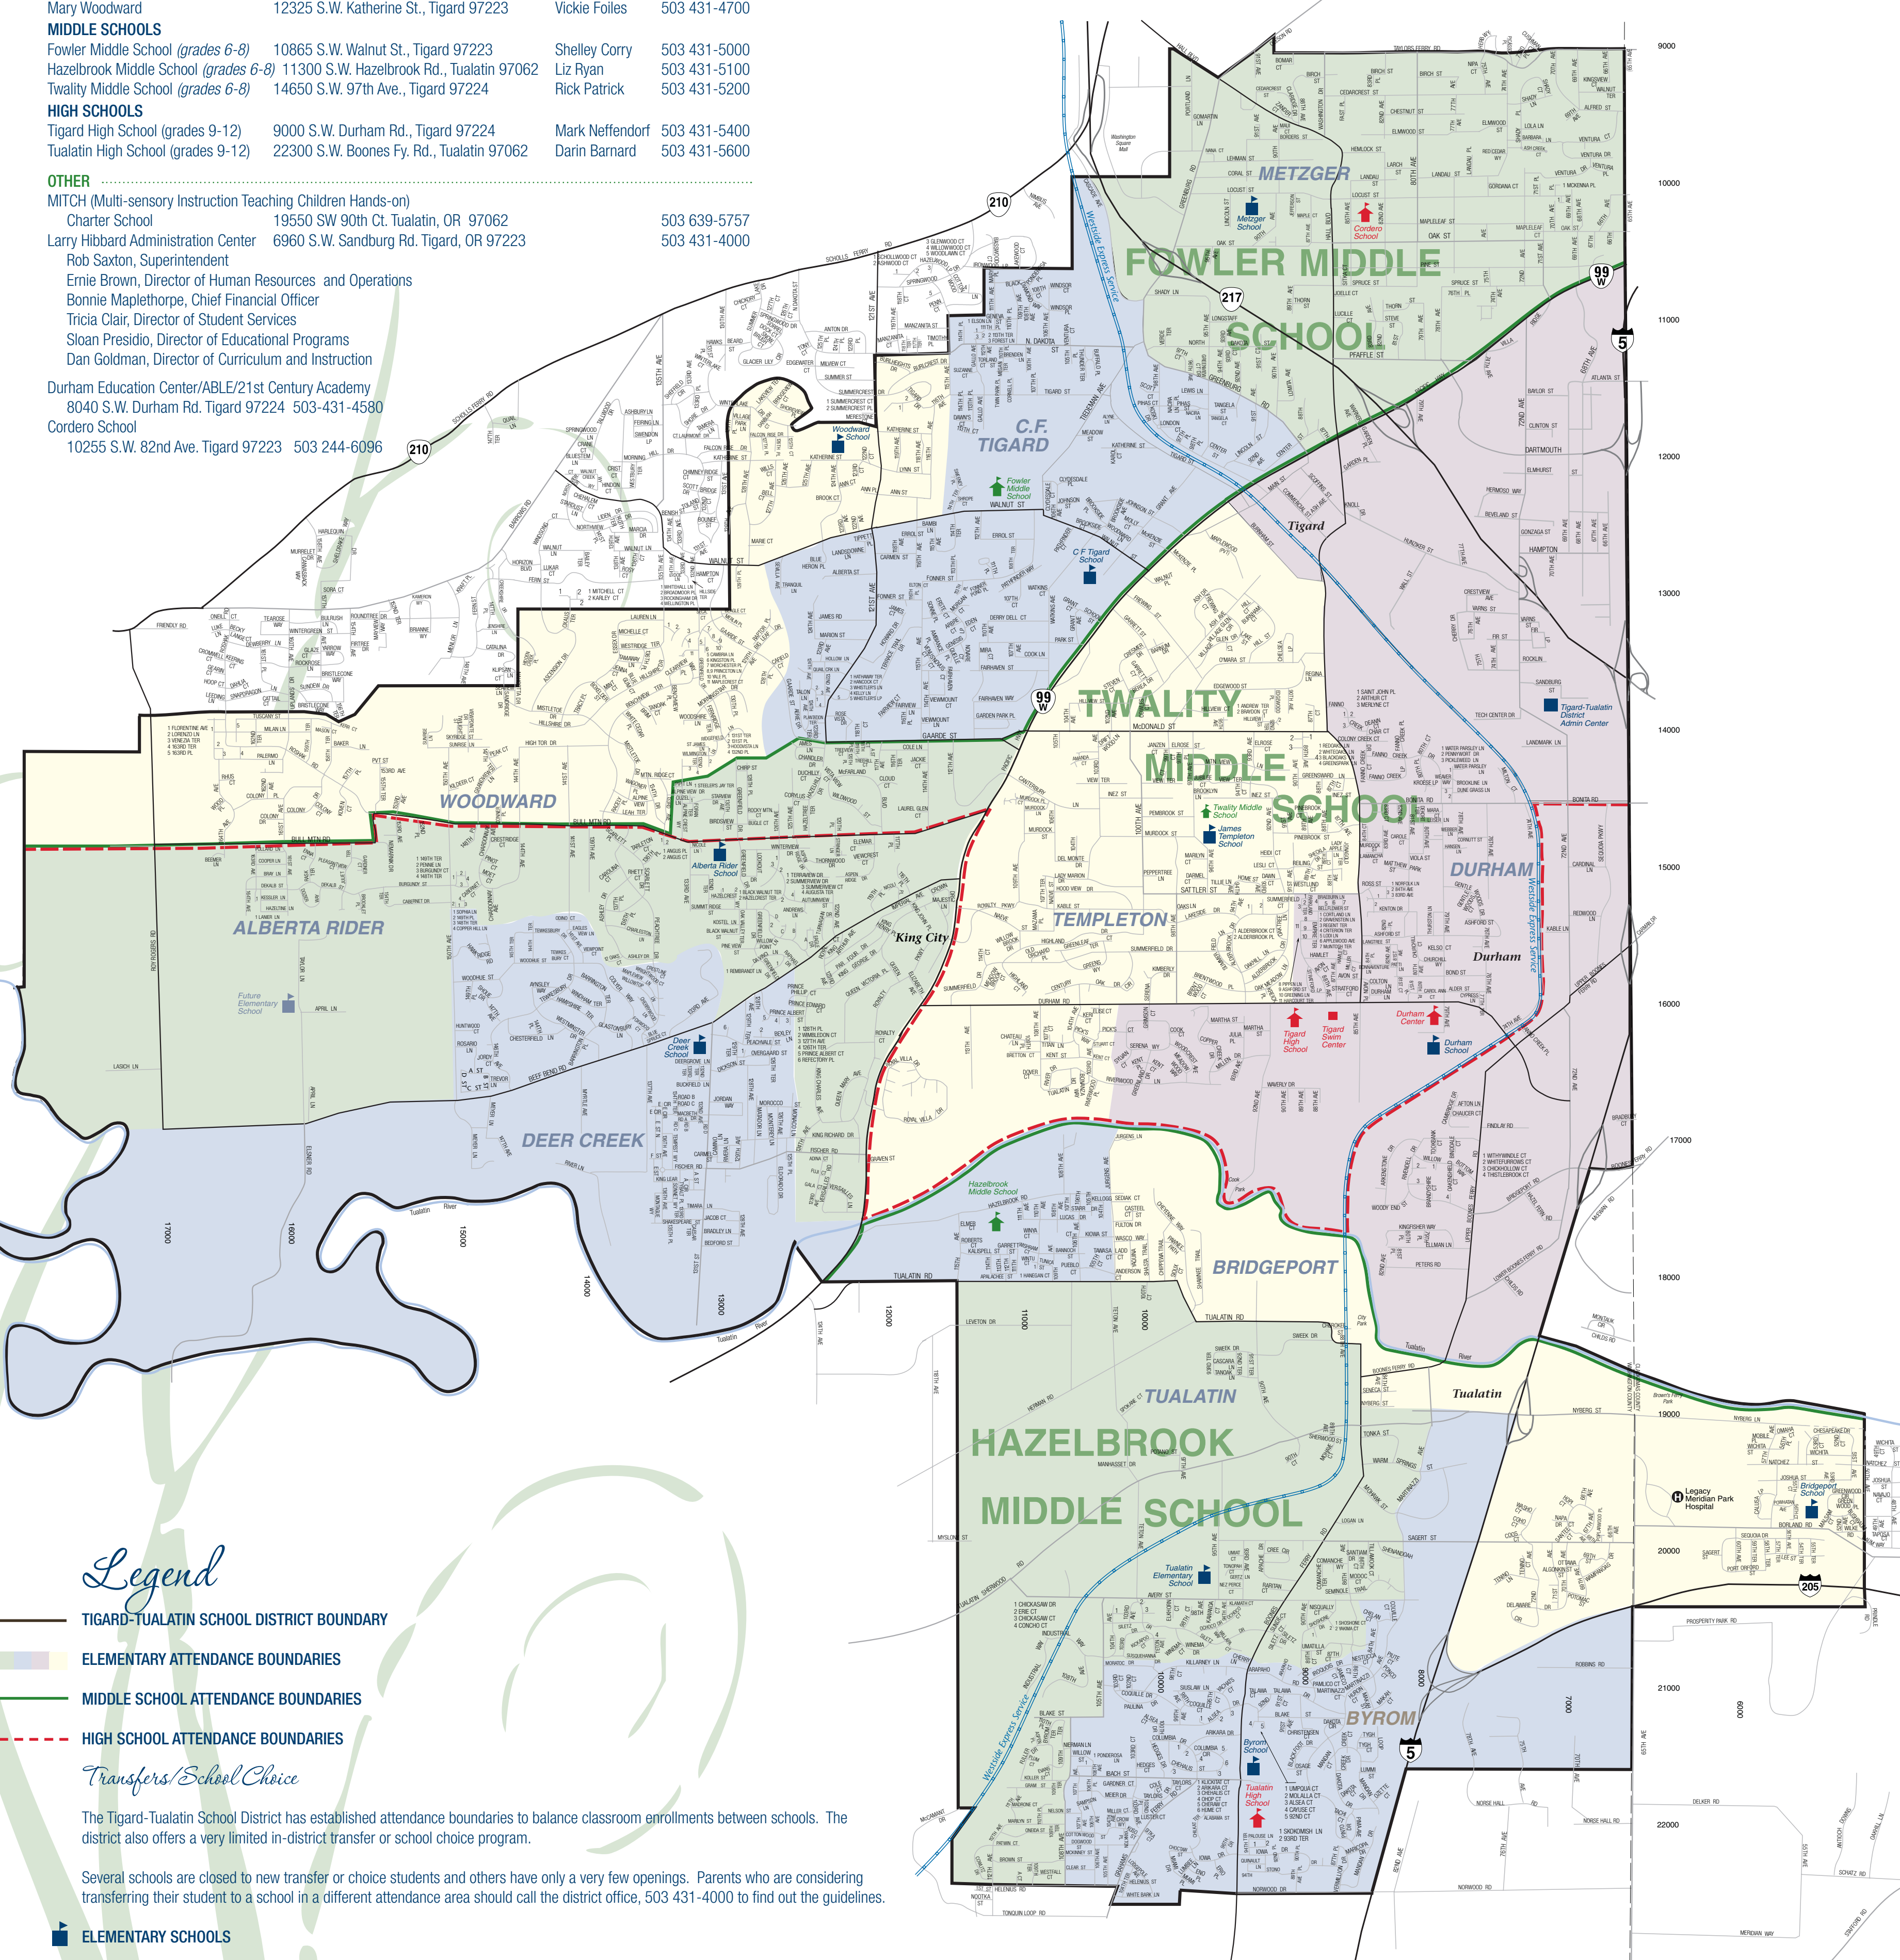

Tigard-Tualatin School District 23J

Directory

ELEMENTARY SCHOOLS

SCHOOL	ADDRESS	PRINCIPAL	PHONE
Alberta Rider	14850 S.W. 132nd Terrace, Tigard 97224	Laura Kintz	503 431-4900
Bridgeport	5505 S.W. Borland Rd., Tualatin 97062	Jerry Nihill	503 431-4200
Edward Byrom	21800 S.W. 91st Ave., Tualatin 97062	Rick Fraisse	503 431-4300
Deer Creek	16155 S.W. 131st Ave., Tigard 97224	Carole Biskar	503 431-4450
Durham	7980 S. W. Durham Rd., Tigard 97224	Joyce Woods	503 431-4500
Metzger	10350 S.W. Lincoln, Tigard 97223	Kraig Sproles	503 431-4600
James Templeton	9500 S.W. Murdock St., Tigard 97224	Todd Sponser	503 431-4850
Charles F. Tigard	12855 S.W. Grant, Tigard 97223	Vanessa Bunker	503 431-4400
Tualatin	20405 S.W. 95th Ave., Tualatin 97062	Johanna Cena	503 431-4800
Mary Woodward	12325 S.W. Katherine St., Tigard 97223	Vickie Foiles	503 431-4700

ATTENDANCE BOUNDARIES

Legend

- TIGARD-TUALATIN SCHOOL DISTRICT BOUNDARY
- ELEMENTARY ATTENDANCE BOUNDARIES
- MIDDLE SCHOOL ATTENDANCE BOUNDARIES
- HIGH SCHOOL ATTENDANCE BOUNDARIES

Transfers/School Choice

Several schools are closed to new transfer or choice students and others have only a very few openings. Parents who are considering transferring their student to a school in a different attendance area should call the district office, 503 431-4000 to find out the guidelines.