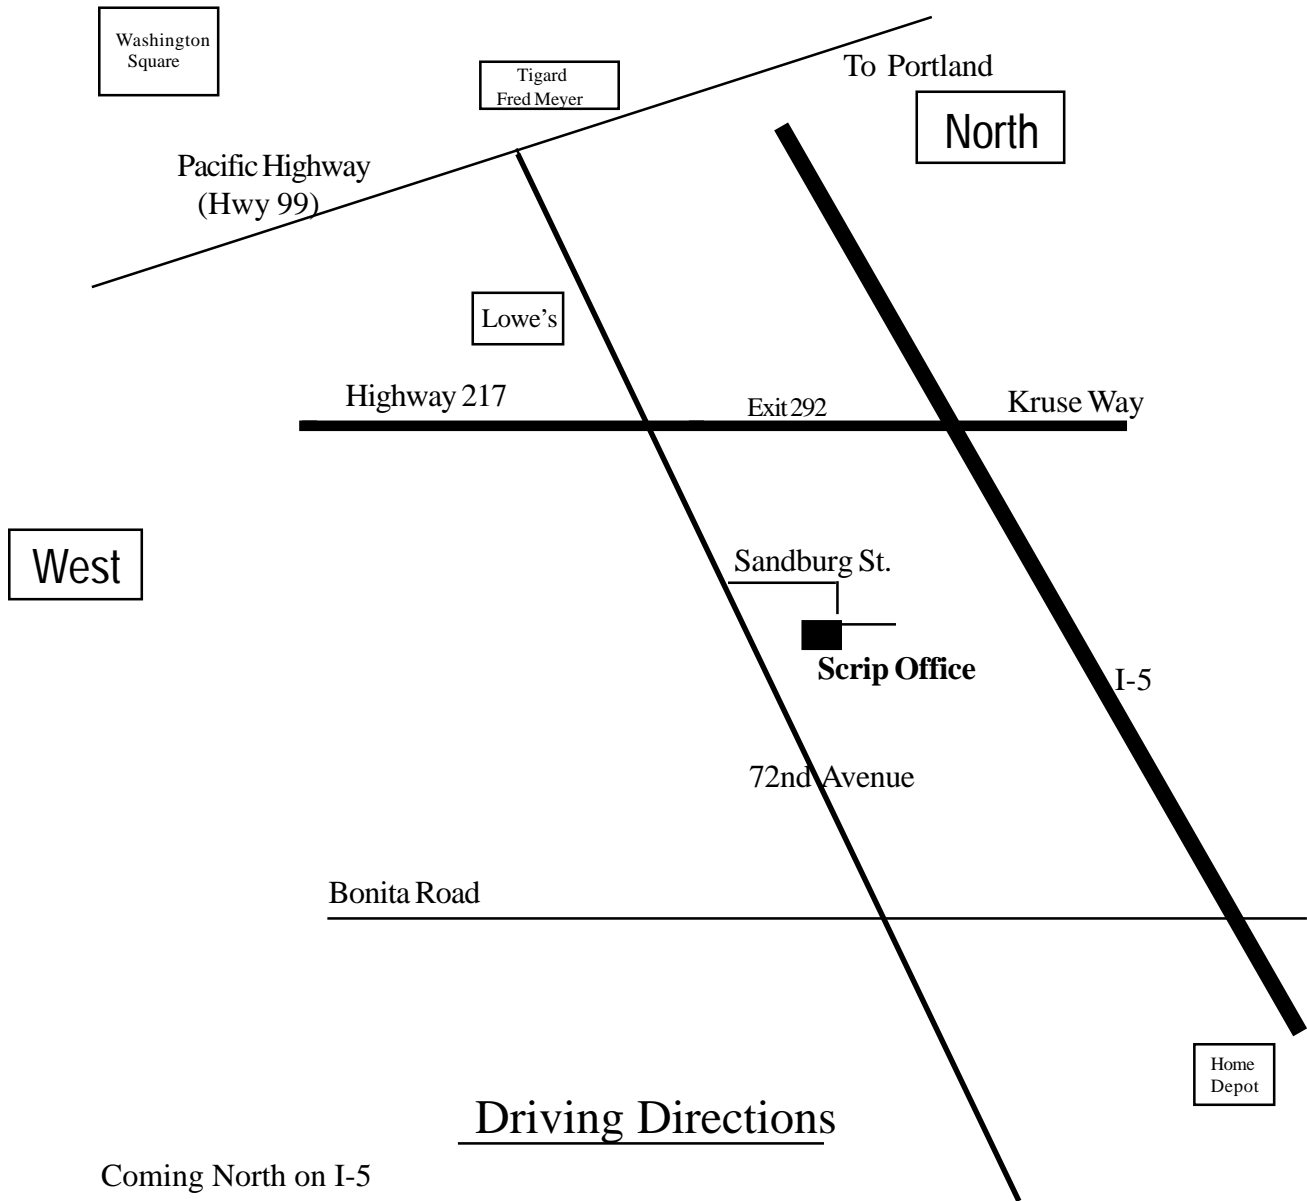

## Driving Directions

### Coming North on I-5

Take Exit 292B (Kruse Way and Hwy 217 Exit)  
Turn Right onto Hwy 217  
Turn Right onto 72nd Avenue Exit (First exit off 217)  
Turn Left onto 72nd Avenue  
Proceed 4 blocks and turn Left on Sandburg Street  
Scrip Office is on the second turn on Sandburg on the corner (Lower Level)

### Going South on I-5

Take Exit 292 and turn Right onto Hwy 217  
Take the first exit to 72nd Avenue  
Turn Left onto 72nd Avenue and proceed for 4 blocks  
Turn Left on Sandburg Street  
Scrip Office is on the second turn on Sandburg on the corner (Lower Level)

### From Highway #217

Take 72nd Avenue Exit  
Turn Left onto 72nd Avenue and proceed for 1 block  
Turn Left onto Sandburg Street  
Scrip Office is on the second turn on Sandburg on the corner (Lower Level)