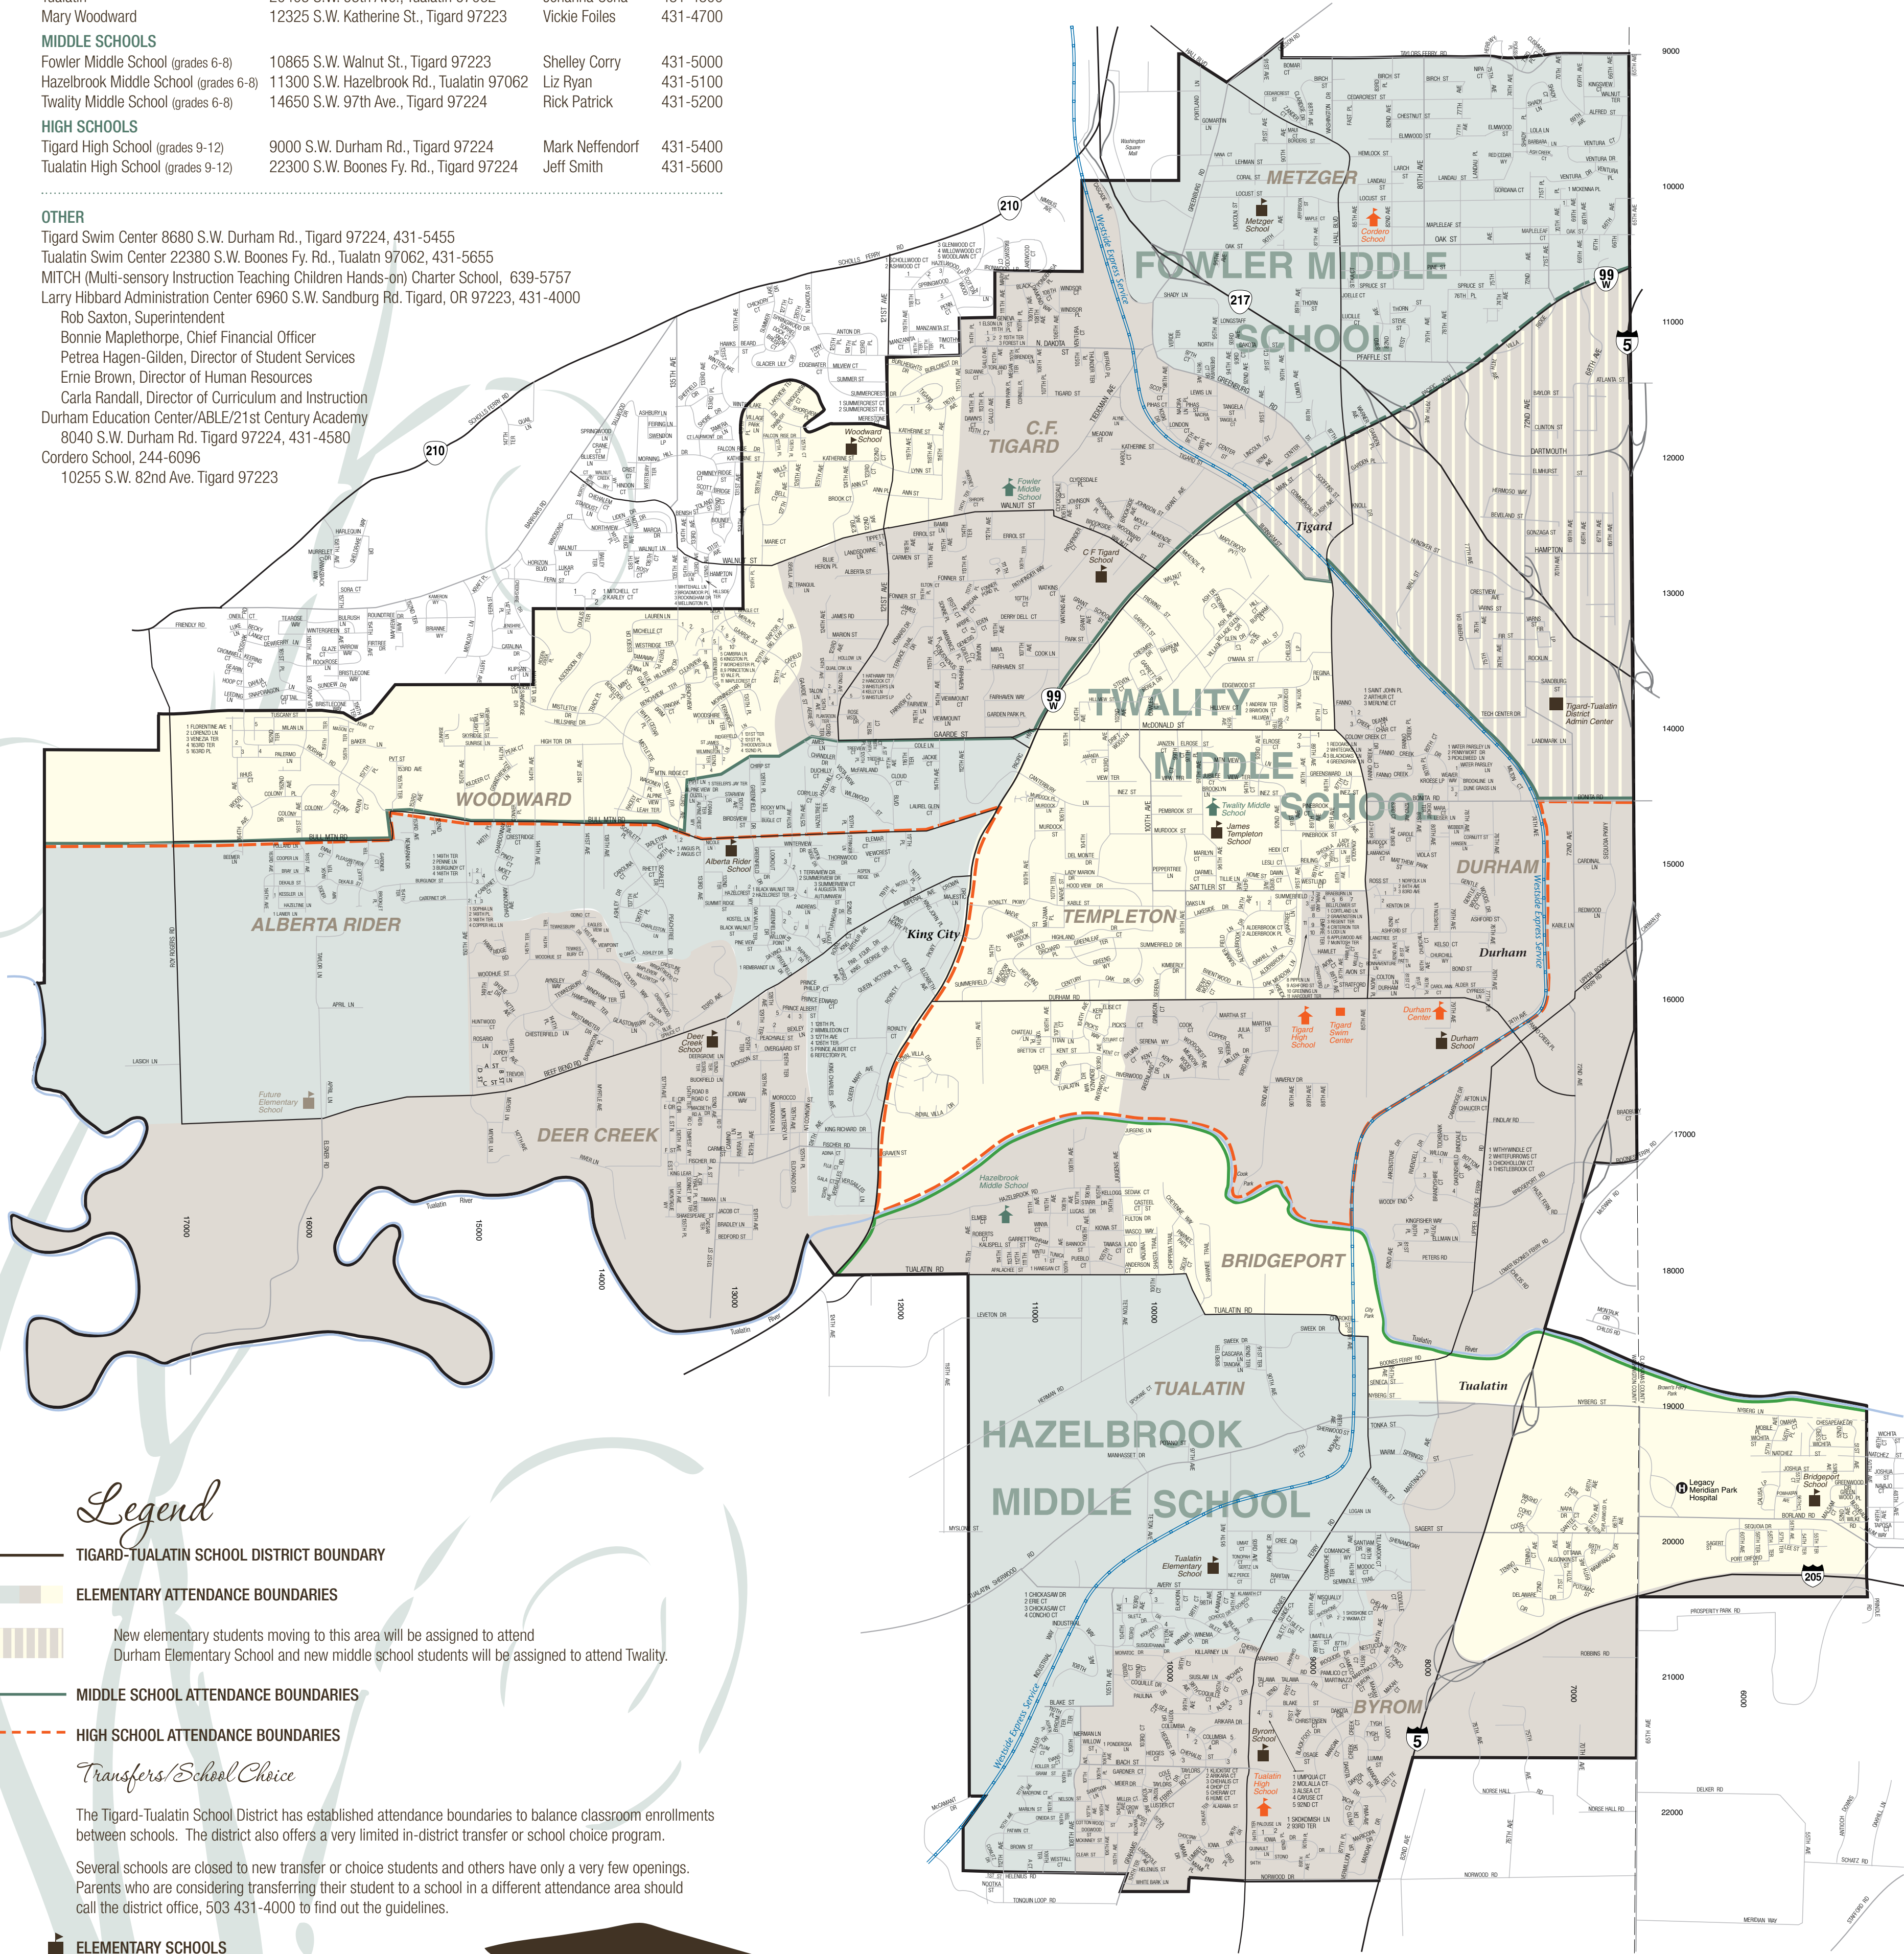

Tigard-Tualatin School District 23J

ATTENDANCE BOUNDARIES

Directory

ELEMENTARY SCHOOLS	ADDRESS	PRINCIPAL	PHONE
Alberta Rider	14850 S.W. 132nd Terrace, Tigard 97224	Darin Barnard	431-4900
Bridgeport	5505 S.W. Borland Rd., Tualatin 97062	Jerry Nihill	431-4200
Edward Byrom	21800 S.W. 91st Ave., Tualatin 97062	Rick Fraisse	431-4300
Deer Creek	16155 S.W. 131st Ave., Tigard 97224	Carole Biskar	431-4450
Durham	7980 S. W. Durham Rd., Tigard 97224	Joyce Woods	431-4500
Metzger	10350 S.W. Lincoln, Tigard 97223	Karen Twain	431-4600
James Templeton	9500 S.W. Murdock St., Tigard 97224	Todd Robson	431-4850
Charles F. Tigard	12855 S.W. Grant, Tigard 97223	Vanessa Bunker	431-4400
Tualatin	20405 S.W. 95th Ave., Tualatin 97062	Johanna Cena	431-4800
Mary Woodward	12325 S.W. Katherine St., Tigard 97223	Vickie Foiles	431-4700

MIDDLE SCHOOLS	ADDRESS	PRINCIPAL	PHONE
Fowler Middle School (grades 6-8)	10865 S.W. Walnut St., Tigard 97223	Shelley Corry	431-5000
Hazelbrook Middle School (grades 6-8)	11300 S.W. Hazelbrook Rd., Tualatin 97062	Liz Ryan	431-5100
Twality Middle School (grades 6-8)	14650 S.W. 97th Ave., Tigard 97224	Rick Patrick	431-5200

Legend

- TIGARD-TUALATIN SCHOOL DISTRICT BOUNDARY
- ELEMENTARY ATTENDANCE BOUNDARIES
- New elementary students moving to this area will be assigned to attend Durham Elementary School and new middle school students will be assigned to attend Twality.
- MIDDLE SCHOOL ATTENDANCE BOUNDARIES
- HIGH SCHOOL ATTENDANCE BOUNDARIES